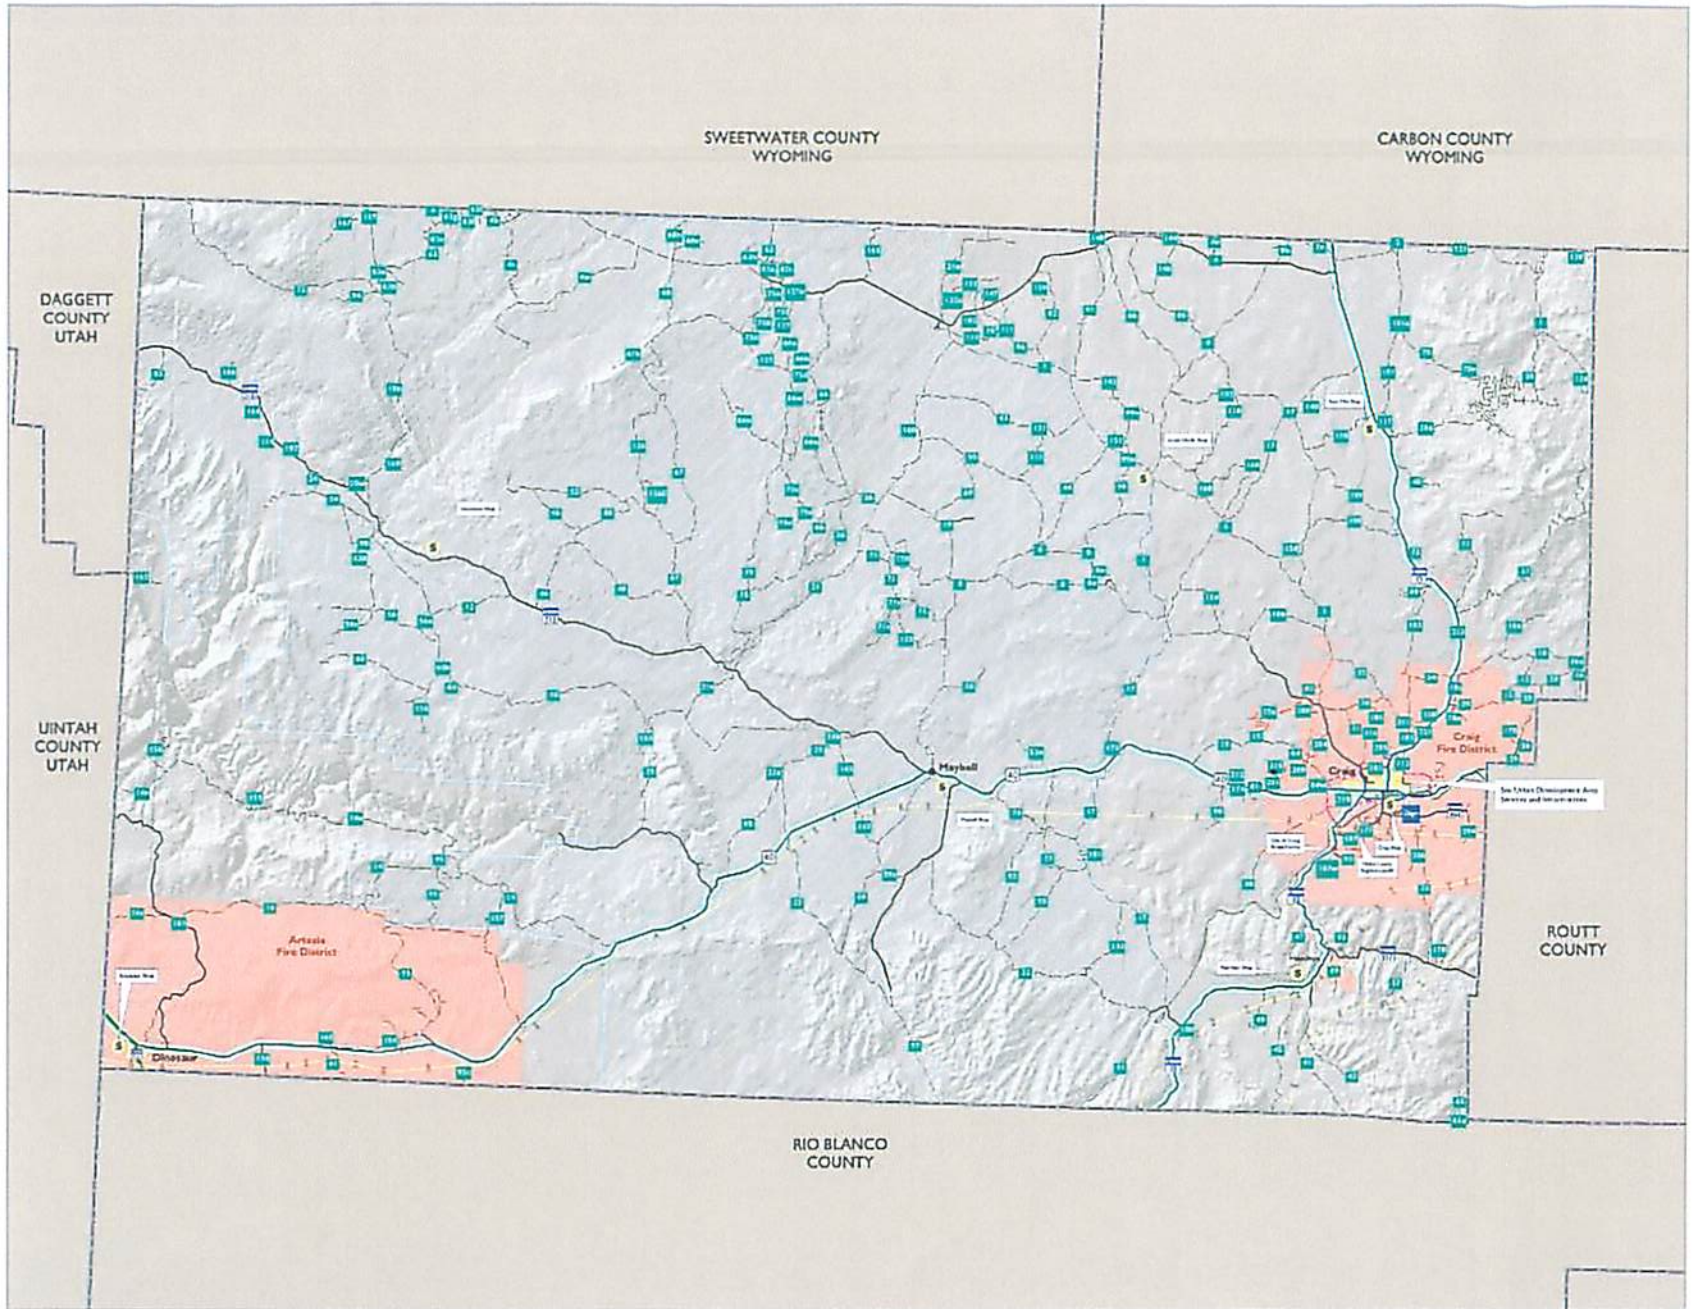

LEGEND

- Town
- ✈ Craig/Moffat County Airport
- --- Dirt Road
- Paved Road
- ▬ County Road
- Railroad
- Incorporated City/Town
- ▭ County Boundary
- Fire District
- Service Area Covered by Maybell Ambulance
- ▭ Existing Urban Development Area Boundary
- Ⓜ Maintenance Shop
- ▲ Landfill Site
- Bridge
- Gate
- Scenic Byways
- Designated Hazardous Materials Route
- ⚡ Power Line

MOFFAT COUNTY SERVICES AND INFRASTRUCTURE